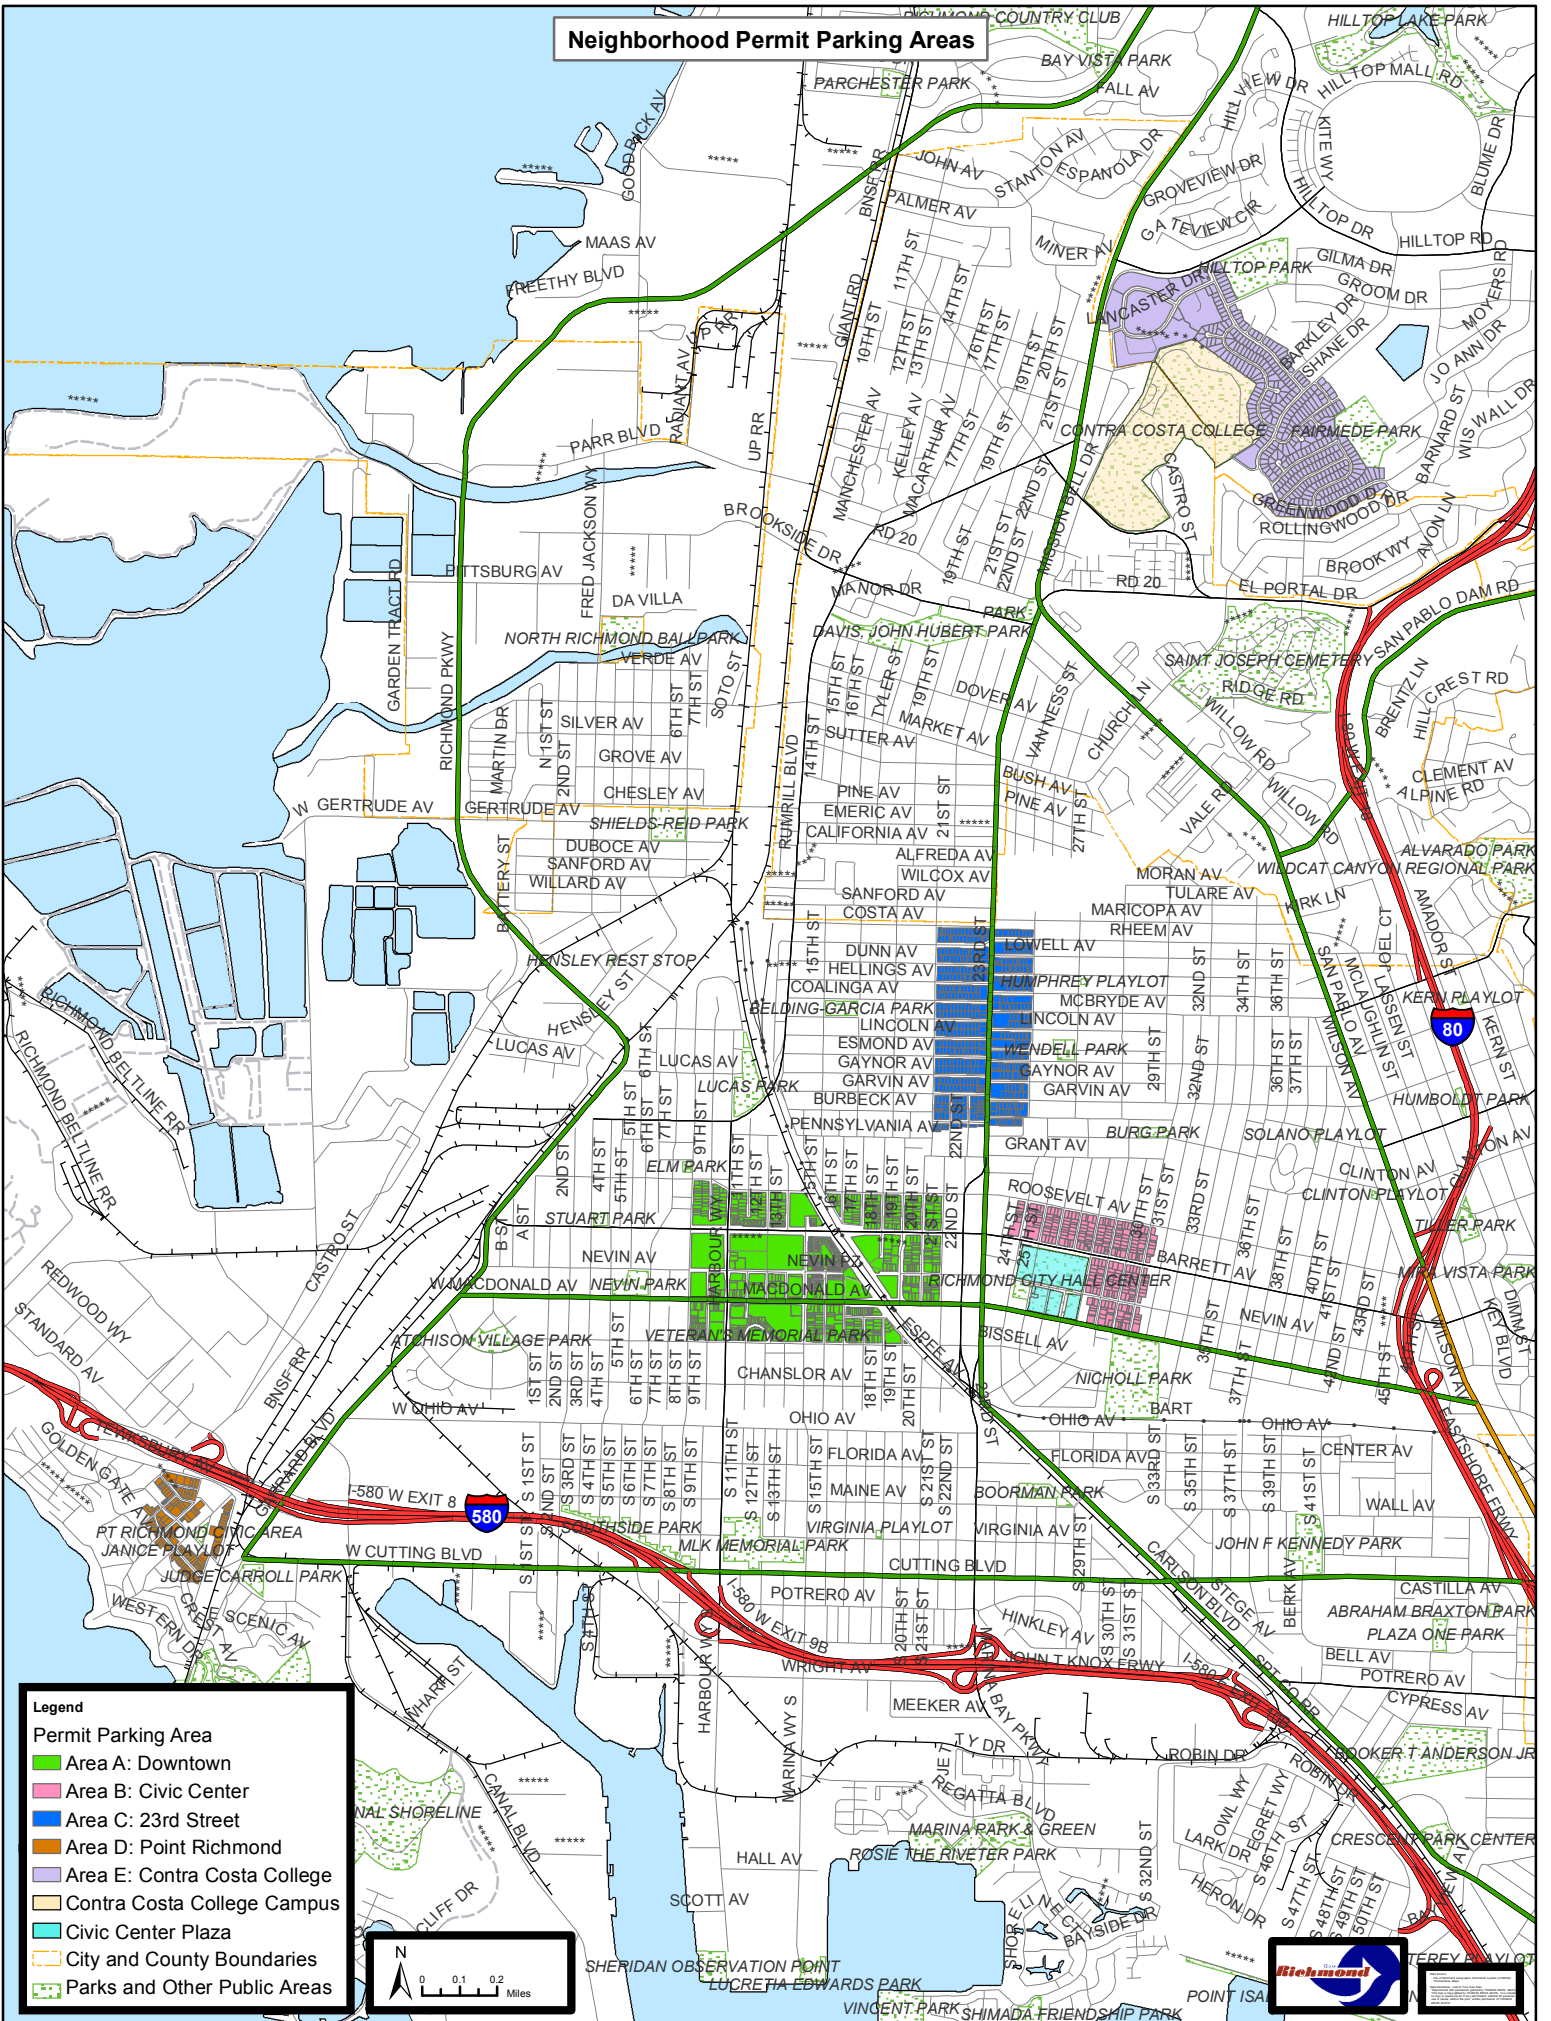

# Neighborhood Permit Parking Areas

- Legend**
- Permit Parking Area
  - Area A: Downtown
  - Area B: Civic Center
  - Area C: 23rd Street
  - Area D: Point Richmond
  - Area E: Contra Costa College
  - Contra Costa College Campus
  - Civic Center Plaza
  - City and County Boundaries
  - Parks and Other Public Areas