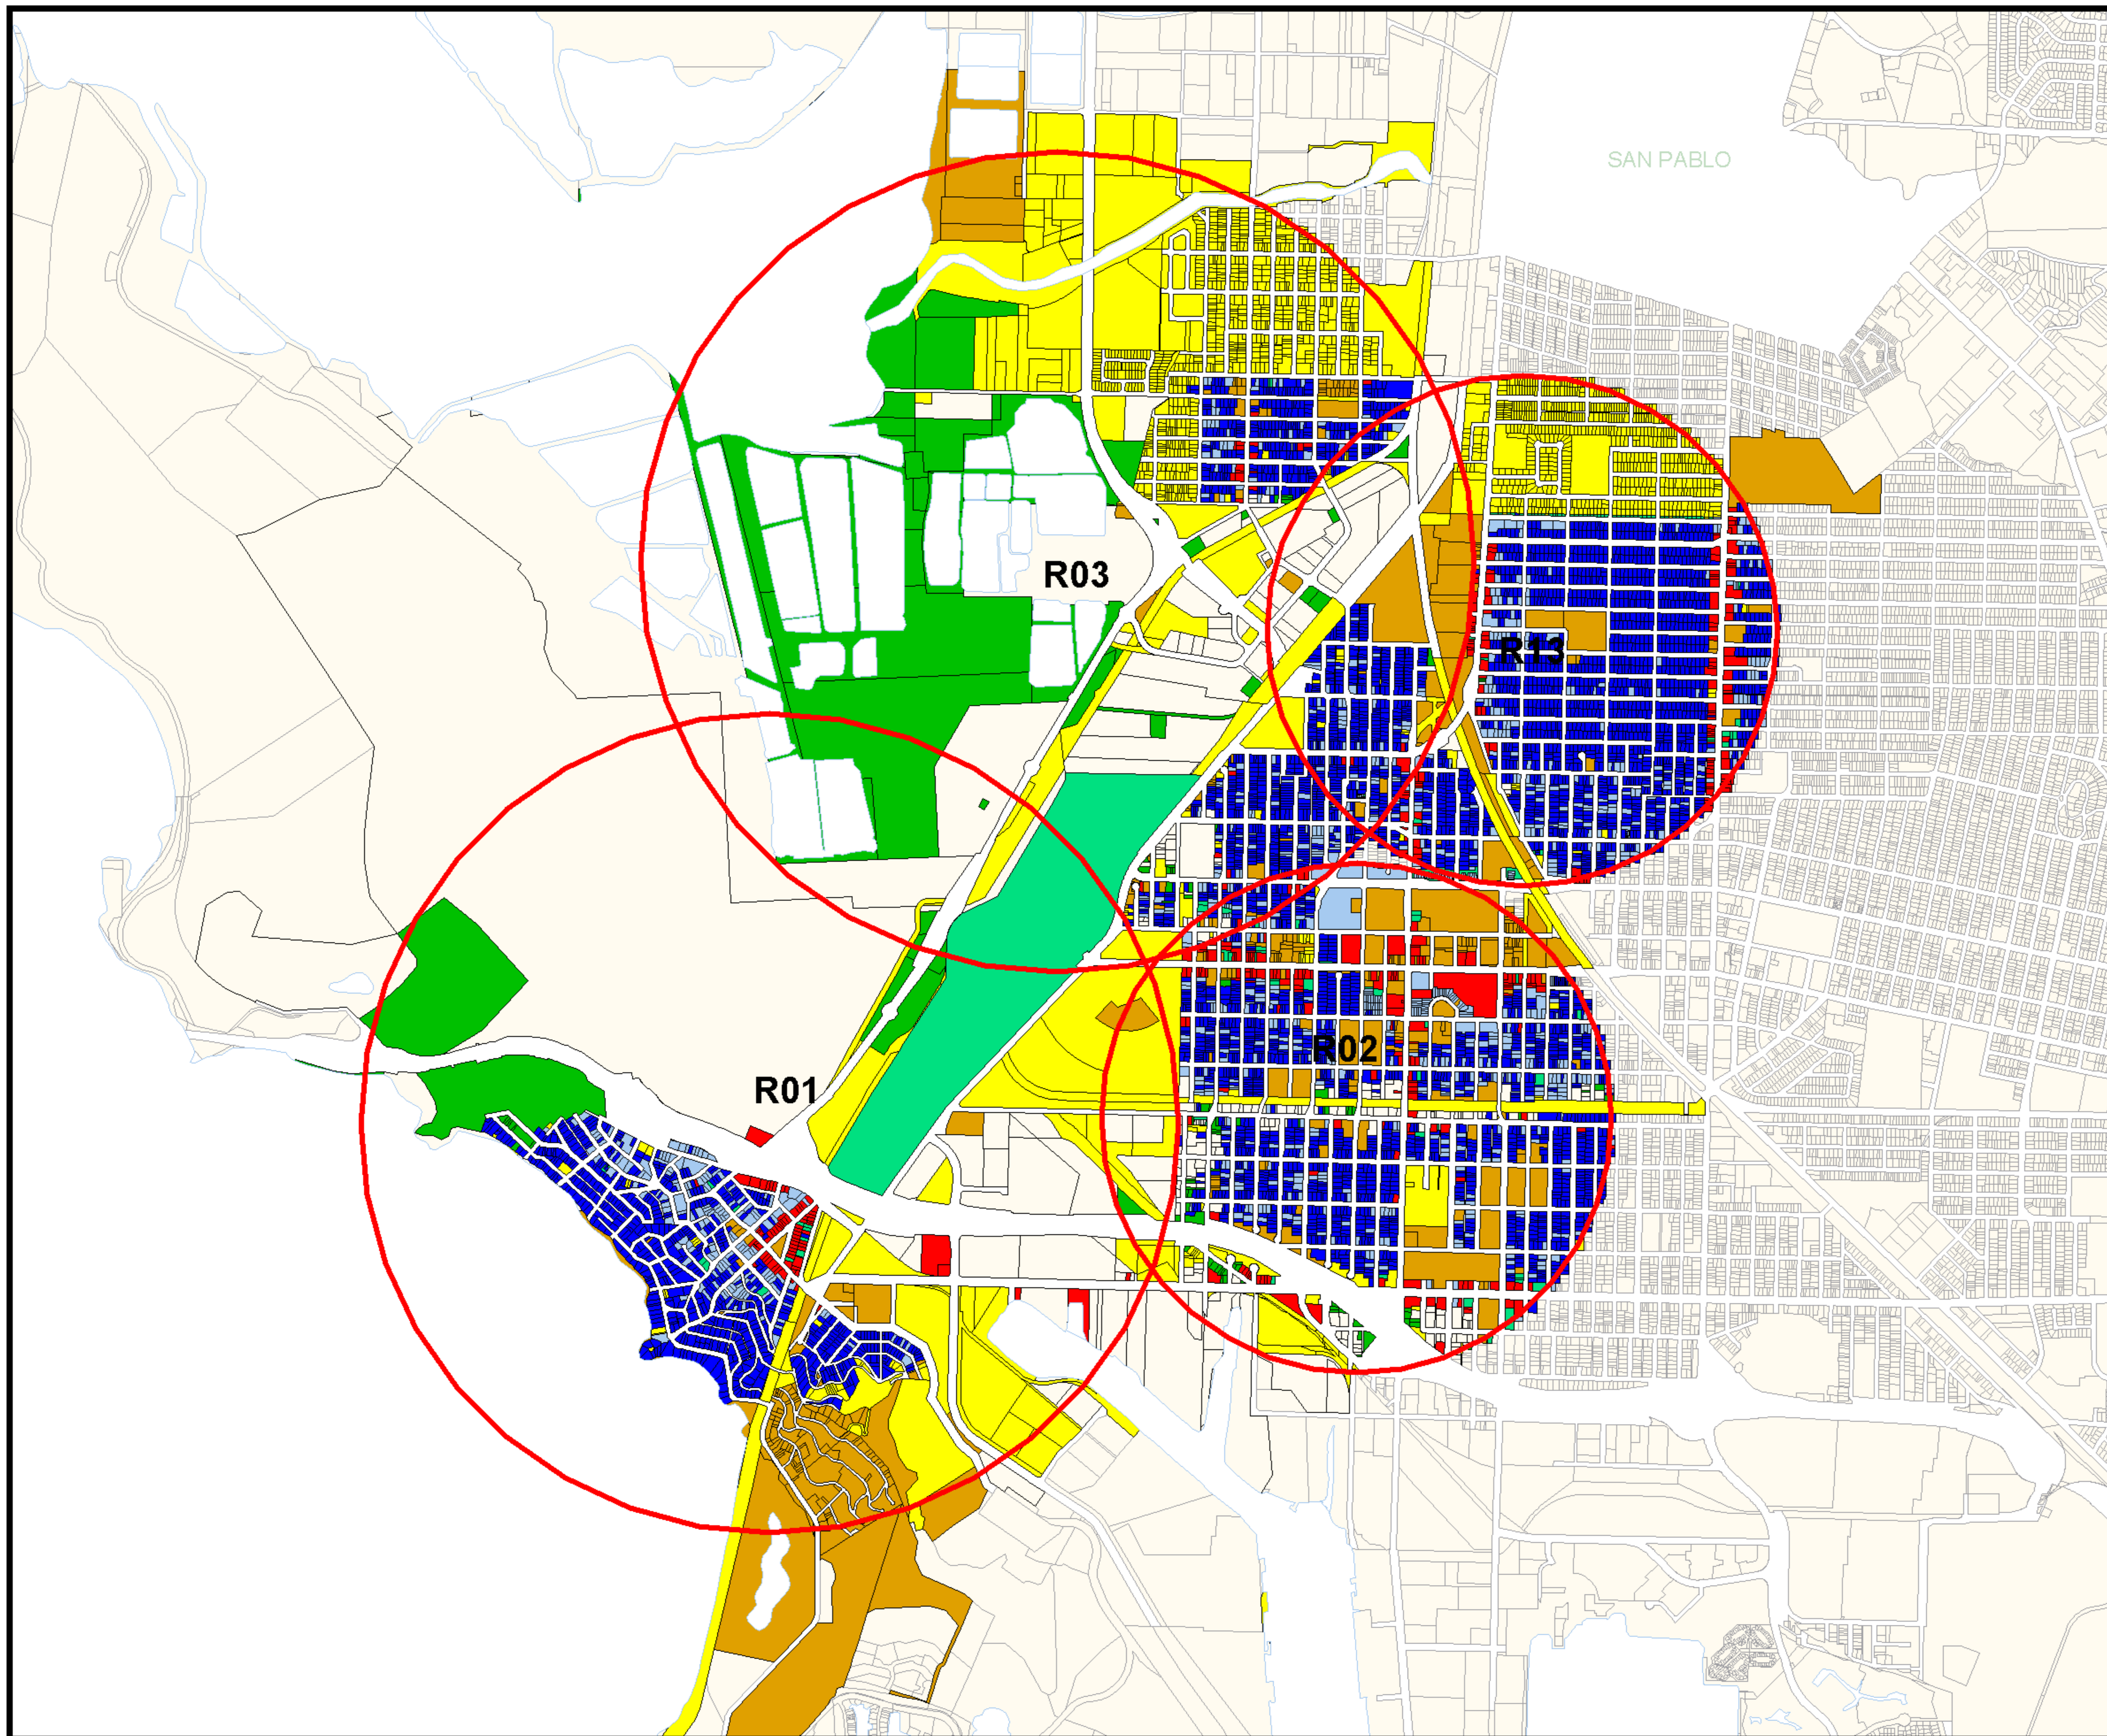

The City of Richmond Siren Alert Zone

LEGEND

■	COMMERCIAL (392)
■	DEVELOPED INDUSTRIAL (246)
■	INSTITUTIONAL (414)
■	MISC (115)
■	RESIDENTIAL-MULTI (988)
■	RESIDENTIAL-SINGLE (4732)
■	UNDEVELOPED INDUSTRIAL (132)
■	DATA NOT AVAILABLE (1603)
—	WATER BODIES
—	ASSESSOR PARCELS